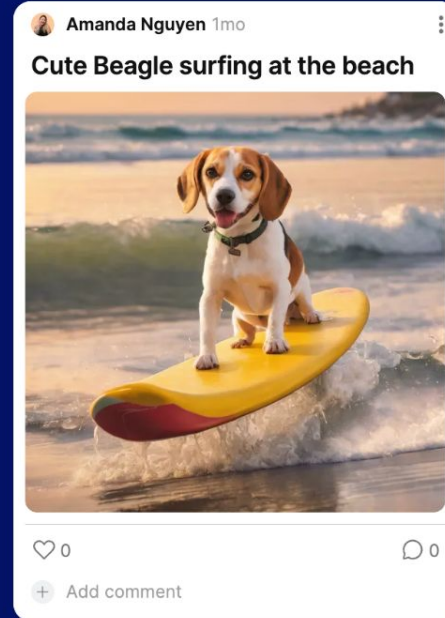

The background is a solid teal color. There are several thick, dark blue curved lines scattered across the page, some entering from the top and others from the bottom, creating a dynamic, abstract pattern.

Activity

Digital Sisters AI Art Gallery

Let's create some digital art together!

How it works:

1. Grab your phone and scan the QR code on the next slide
2. Think about your **favourite animal**, **a fun activity** and **a location**.
3. AI will do all the work for you, so you can be an AI artist.
4. Are you ready? 🎉

Amanda Nguyen + 1 • 1m

Digital Sisters - AI Art Gallery

Click the plus icon (+) and select '+I can't draw'. This is the AI magic tool to help [activity] at [a location].

Instructions

- 1 Scan the QR Code
- 2 Select the plus icon  at the bottom of your screen
- 3 Select " ✨ I can't draw" button
- 4 If there is a pop up - select allow
- 5 In "write what you want to draw" use the prompt:
[Favourite animal] [doing activity] [at a location]
Eg: A cute puppy surfing at the beach
- 6 Select your artwork, add an artwork title and hit submit. Add your name and done.